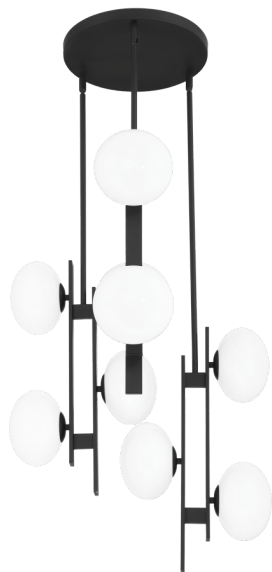

207387A

JULEP

General Information

Material number	207387A
Type	pendant light
Product segment	Indoor
Theme	sonstige / nicht zuordenbar

Dimensions

Article Height (in mm/in)	2197
Article Width (in mm/in)	564
Article Length (in mm/in)	564
Article Diameter (in mm/in)	564
Net Weight (in kg)	9.98
Canopy Length (in mm/in)	305
Canopy Width (in mm/in)	305
Canopy Height (in mm/in)	25
Canopy Diameter (in mm/in)	305

Material & Colour

Enclosure Material	steel
Enclosure Colour	black matt
Glass/Shade Material	glass
Glass/Shade Colour	opal

Functionality

Switch Type	without switch
Battery	No

Technical Information

Mains Voltage	120V,60Hz (A)
Operation Voltage	120V
Dimmable	Yes