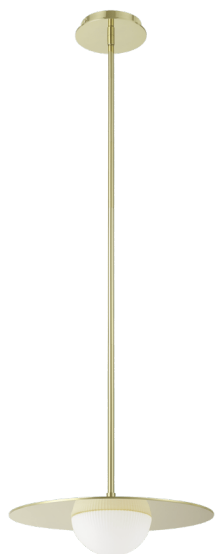

207408A

SOLSTICE

General Information

Material number	207408A
Type	pendant light
Product segment	Indoor
Theme	sonstige / nicht zuordenbar

Dimensions

Article Height (in mm/in)	1542
Article Width (in mm/in)	403
Article Length (in mm/in)	403
Article Diameter (in mm/in)	403
Net Weight (in kg)	6.64
Canopy Length (in mm/in)	135
Canopy Width (in mm/in)	135
Canopy Height (in mm/in)	22
Canopy Diameter (in mm/in)	135

Material & Colour

Enclosure Material	steel
Enclosure Colour	brass
Glass/Shade Material	fluted glass
Glass/Shade Colour	white

Functionality

Switch Type	without switch
Battery	No

Technical Information

Mains Voltage	120V,60Hz (A)
Operation Voltage	120V
Dimmable	Yes

Illuminant 1

Number of Lamp socket / Light source 1	1
Lamp socket 1	LED
Illuminant type 1	LED
Illuminant 1	Inclusive
Lumen each Lamp socket / Light source 1	1302
Dimmable	Yes

Technical changes reserved

2/2