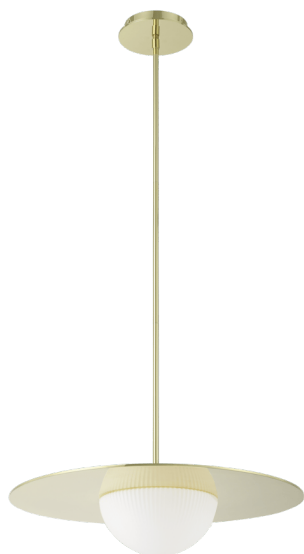

207409A

SOLSTICE

General Information

Material number	207409A
Type	pendant light
Product segment	Indoor
Theme	sonstige / nicht zuordenbar

Dimensions

Article Height (in mm/in)	1570
Article Width (in mm/in)	559
Article Length (in mm/in)	559
Article Diameter (in mm/in)	559
Net Weight (in kg)	11.38
Canopy Length (in mm/in)	135
Canopy Width (in mm/in)	135
Canopy Height (in mm/in)	22
Canopy Diameter (in mm/in)	135

Material & Colour

Enclosure Material	steel
Enclosure Colour	brass
Glass/Shade Material	fluted glass
Glass/Shade Colour	white

Functionality

Switch Type	without switch
Battery	No

Technical Information

Mains Voltage	120V,60Hz (A)
Operation Voltage	120V
Dimmable	Yes