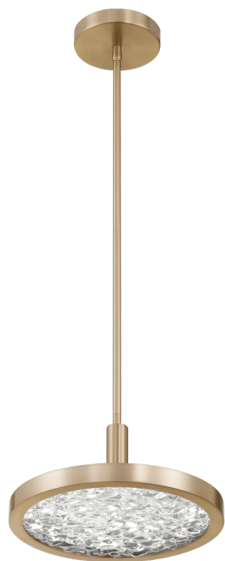

# 207416A

### General Information

Material number	207416A
Type	pendant light
Product segment	Indoor
Theme	sonstige / nicht zuordenbar

### Dimensions

Article Height (in mm/in)	1601
Article Width (in mm/in)	305
Article Length (in mm/in)	305
Article Diameter (in mm/in)	305
Net Weight (in kg)	4.47
Canopy Length (in mm/in)	140
Canopy Width (in mm/in)	140
Canopy Height (in mm/in)	23
Canopy Diameter (in mm/in)	140

### Material & Colour

Enclosure Material	aluminium
Enclosure Colour	champagne