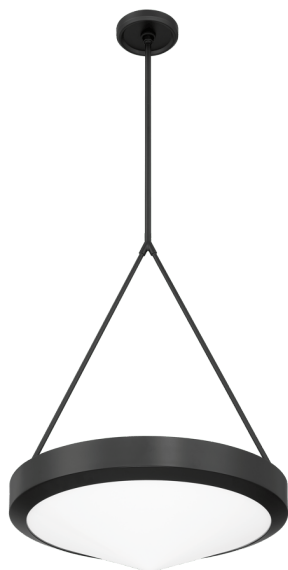

207423A

AGATE

General Information

Material number	207423A
Type	pendant light
Product segment	Indoor
Theme	sonstige / nicht zuordenbar

Dimensions

Article Height (in mm/in)	2040
Article Width (in mm/in)	510
Article Length (in mm/in)	510
Article Diameter (in mm/in)	510
Net Weight (in kg)	7.7
Canopy Length (in mm/in)	132
Canopy Width (in mm/in)	132
Canopy Height (in mm/in)	22
Canopy Diameter (in mm/in)	132

Material & Colour

Enclosure Material	steel
Enclosure Colour	black matt
Glass/Shade Material	glass
Glass/Shade Colour	opal

Functionality

Switch Type	without switch
Battery	No

Technical Information

Mains Voltage	120V,60Hz (A)
Operation Voltage	120V
Dimmable	Yes