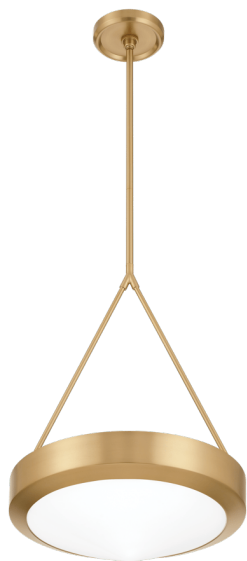

207424A

AGATE

General Information

Material number	207424A
Type	pendant light
Product segment	Indoor
Theme	sonstige / nicht zuordenbar

Dimensions

Article Height (in mm/in)	1880
Article Width (in mm/in)	380
Article Length (in mm/in)	380
Article Diameter (in mm/in)	380
Net Weight (in kg)	4.9
Canopy Length (in mm/in)	132
Canopy Width (in mm/in)	132
Canopy Height (in mm/in)	22
Canopy Diameter (in mm/in)	132

Material & Colour

Enclosure Material	steel
Enclosure Colour	champagne
Glass/Shade Material	glass
Glass/Shade Colour	opal

Functionality

Switch Type	without switch
Battery	No

Technical Information

Mains Voltage	120V,60Hz (A)
Operation Voltage	120V
Dimmable	Yes