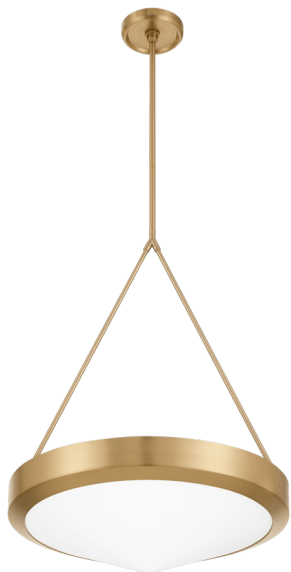

207425A

AGATE

General Information

Material number	207425A
Type	pendant light
Product segment	Indoor
Theme	sonstige / nicht zuordenbar

Dimensions

Article Height (in mm/in)	2040
Article Width (in mm/in)	510
Article Length (in mm/in)	510
Article Diameter (in mm/in)	510
Net Weight (in kg)	7.7
Canopy Length (in mm/in)	132
Canopy Width (in mm/in)	132
Canopy Height (in mm/in)	22
Canopy Diameter (in mm/in)	132

Material & Colour

Enclosure Material	steel
Enclosure Colour	champagne
Glass/Shade Material	glass
Glass/Shade Colour	opal

Functionality

Switch Type	without switch
Battery	No

Technical Information

Mains Voltage	120V,60Hz (A)
Operation Voltage	120V
Dimmable	Yes