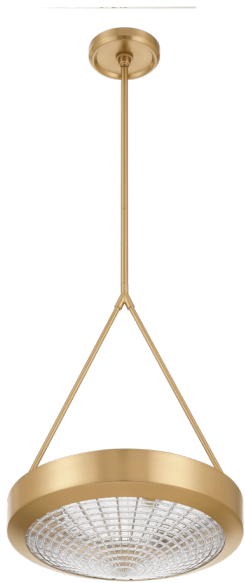

207426A

AGATE

General Information

Material number	207426A
Type	pendant light
Product segment	Indoor
Theme	sonstige / nicht zuordenbar

Dimensions

Article Height (in mm/in)	1880
Article Width (in mm/in)	380
Article Length (in mm/in)	380
Article Diameter (in mm/in)	380
Net Weight (in kg)	8.5
Canopy Length (in mm/in)	132
Canopy Width (in mm/in)	132
Canopy Height (in mm/in)	22
Canopy Diameter (in mm/in)	132

Material & Colour

Enclosure Material	steel
Enclosure Colour	champagne
Glass/Shade Material	glass
Glass/Shade Colour	clear

Functionality

Switch Type	without switch
Battery	No

Technical Information

Mains Voltage	120V,60Hz (A)
Operation Voltage	120V
Dimmable	Yes