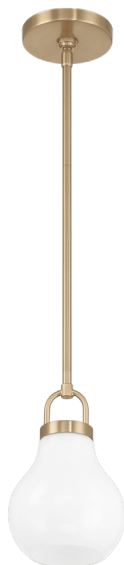

207653A

MANSFIELD

General Information

Material number	207653A
Type	pendant light
Product segment	Indoor
Theme	sonstige / nicht zuordenbar

Dimensions

Article Height (in mm/in)	1688
Article Width (in mm/in)	152
Article Length (in mm/in)	152
Article Diameter (in mm/in)	152
Net Weight (in kg)	1.65
Canopy Length (in mm/in)	127
Canopy Width (in mm/in)	127
Canopy Height (in mm/in)	19
Canopy Diameter (in mm/in)	127

Material & Colour

Enclosure Material	steel
Enclosure Colour	champagne
Glass/Shade Material	glass
Glass/Shade Colour	opal

Functionality

Switch Type	without switch
Battery	No

Technical Information

Mains Voltage	120V,60Hz (A)
Operation Voltage	120V
Dimmable	Yes