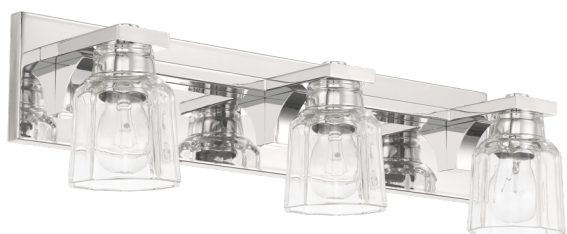

207672A

DRYDEN

General Information

Material number	207672A
Type	mirror light
Product segment	Indoor
Theme	sonstige / nicht zuordenbar

Dimensions

Article Height (in mm/in)	174
Article Width (in mm/in)	174
Article Length (in mm/in)	615
Installation Depth (in mm/in)	174
Net Weight (in kg)	4.3
Canopy Length (in mm/in)	610
Canopy Width (in mm/in)	19
Canopy Height (in mm/in)	127

Material & Colour

Enclosure Material	steel
Enclosure Colour	nickel
Glass/Shade Material	glass
Glass/Shade Colour	clear

Functionality

Switch Type	without switch
Battery	No

Technical Information

Mains Voltage	120V,60Hz (A)
Operation Voltage	120V
Dimmable	Yes