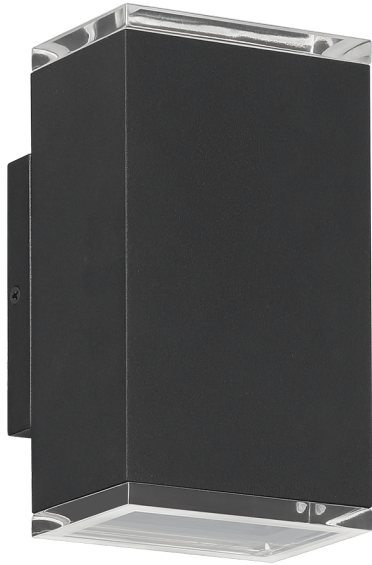

207738A

JASPER

General Information

Material number	207738A
Type	wall light
Product segment	Outdoor
Theme	sonstige / nicht zuordenbar

Dimensions

Article Height (in mm/in)	205
Article Width (in mm/in)	98
Article Length (in mm/in)	115
Installation Depth (in mm/in)	98
Net Weight (in kg)	1.26
Canopy Length (in mm/in)	115
Canopy Width (in mm/in)	20
Canopy Height (in mm/in)	115

Material & Colour

Enclosure Material	aluminium
Enclosure Colour	black structure

Functionality

Switch Type	without switch
Battery	No

Technical Information

Mains Voltage	120V,60Hz (A)
Operation Voltage	120V
Dimmable	Yes

Illuminant 1

Number of Lamp socket / Light source 1	2
Lamp socket 1	LED
Illuminant type 1	LED
Illuminant 1	Inclusive
Lumen each Lamp socket / Light source 1	460
Kelvin 1	3000
Light colour 1	WARM WHITE
Dimmable	Yes