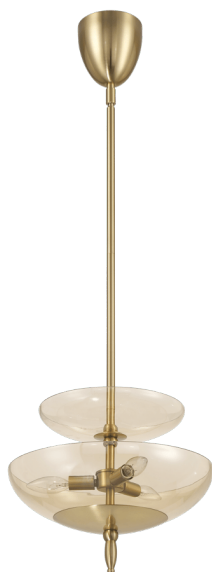

207784A

FIORIELLO

General Information

Material number	207784A
Type	pendant light
Product segment	Indoor
Theme	sonstige / nicht zuordenbar

Dimensions

Article Height (in mm/in)	1841
Article Width (in mm/in)	371
Article Length (in mm/in)	371
Article Diameter (in mm/in)	371
Net Weight (in kg)	4.34
Canopy Length (in mm/in)	127
Canopy Width (in mm/in)	127
Canopy Height (in mm/in)	127
Canopy Diameter (in mm/in)	127

Material & Colour

Enclosure Material	steel
Enclosure Colour	brushed gold
Glass/Shade Material	smoked glass
Glass/Shade Colour	amber

Functionality

Switch Type	without switch
Battery	No

Technical Information