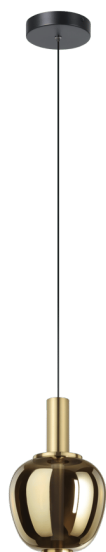

390463A

FRUITERA

General Information

Material number	390463A
Type	pendant light
Product segment	Indoor
Theme	sonstige / nicht zuordenbar

Dimensions

Article Height (in mm/in)	4053
Article Width (in mm/in)	212
Article Length (in mm/in)	212
Article Diameter (in mm/in)	212
Net Weight (in kg)	1.49
Canopy Length (in mm/in)	140
Canopy Width (in mm/in)	140
Canopy Height (in mm/in)	30
Canopy Diameter (in mm/in)	140

Material & Colour

Enclosure Material	steel, aluminium
Enclosure Colour	white, gold
Cable Colour	black
Glass/Shade Material	smoked glass

Functionality

Switch Type	without switch
Function	change of the Kelvin on the product CCT
Battery	No

Technical Information

Mains Voltage	120V,60Hz (A)
Operation Voltage	18V
Dimmable	Yes
Watt 1	5,5
Watt 2	1,6

Illuminant 1

Number of Lamp socket / Light source 1	1
Lamp socket 1	LED
Illuminant type 1	LED
Illuminant 1	Inclusive
Lumen each Lamp socket / Light source 1	750
Dimmable	Yes