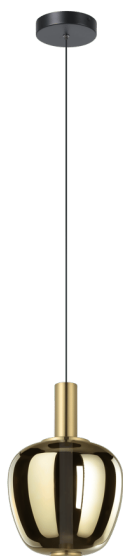

390464A

FRUITERA

General Information

Material number	390464A
Type	pendant light
Product segment	Indoor
Theme	sonstige / nicht zuordenbar

Dimensions

Article Height (in mm/in)	4087
Article Width (in mm/in)	250
Article Length (in mm/in)	250
Article Diameter (in mm/in)	250
Net Weight (in kg)	1.53
Canopy Length (in mm/in)	140
Canopy Width (in mm/in)	140
Canopy Height (in mm/in)	30
Canopy Diameter (in mm/in)	140

Material & Colour

Enclosure Material	steel, aluminium
Enclosure Colour	white, gold
Cable Colour	black
Glass/Shade Material	smoked glass

Functionality

Switch Type	without switch
Function	change of the Kelvin on the product CCT
Battery	No