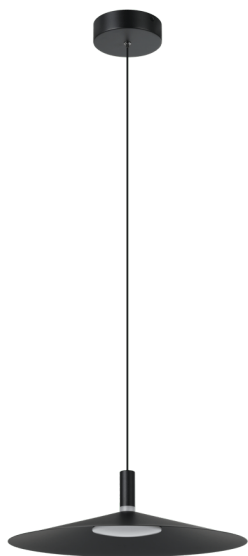

902183A

CONOMAVILLA

General Information

Material number	902183A
Type	pendant light
Product segment	Indoor
Theme	sonstige / nicht zuordenbar

Dimensions

Article Height (in mm/in)	3855
Article Width (in mm/in)	450
Article Length (in mm/in)	450
Article Diameter (in mm/in)	450
Net Weight (in kg)	1.65
Canopy Length (in mm/in)	140
Canopy Width (in mm/in)	140
Canopy Height (in mm/in)	40
Canopy Diameter (in mm/in)	140

Material & Colour

Enclosure Material	steel
Enclosure Colour	black
Cable Colour	black
Glass/Shade Material	steel

Functionality

Switch Type	without switch
Function	change of the Kelvin on the product CCT
Battery	No