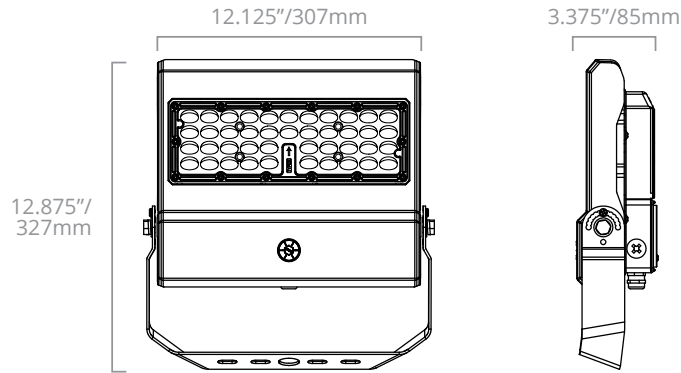

BOX-T/SF-BZ

(Comes with both square and round brackets)

DISTRIBUTION

BOX1-73/50W/7xx

BOX1-108/80W/7xx

BOX2-205/150W/7xx

BOX2-310/230W/7xx

■ 0.1 fc ■ 0.5 fc ■ 1.0 fc

Distances are in units of mounting height (25'). Luminaire tilted at 45°.

BOX1-73/50W/7xx

BOX1-108/80W/7xx

BOX2-205/150W/7xx

BOX2-310/230W/7xx

■ 0.1 fc ■ 0.5 fc ■ 1.0 fc

Distances are in units of mounting height (25'). Luminaire tilted at 0°.

DIMENSIONS

BOX1

BOX2