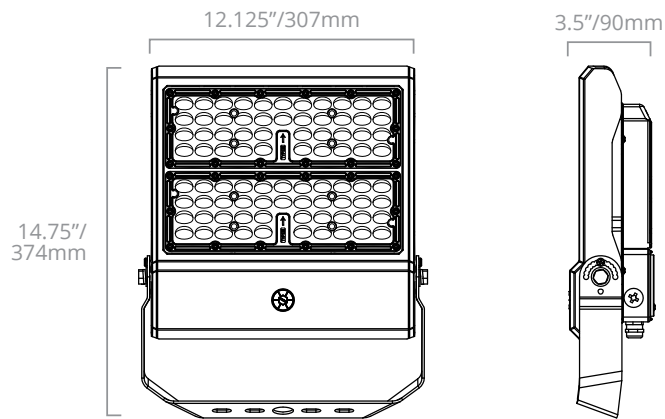

BOX-T/SF-BZ

(Comes with both square and round brackets)

DISTRIBUTION

BOX1-73/50W/7xx

BOX1-108/80W/7xx

BOX2-205/150W/7xx

BOX2-310/230W/7xx

■ 0.1 fc ■ 0.5 fc ■ 1.0 fc

Distances are in units of mounting height (25'). Luminaire tilted at 45°.

BOX1-73/50W/7xx

BOX1-108/80W/7xx

BOX2-205/150W/7xx

BOX2-310/230W/7xx

■ 0.1 fc ■ 0.5 fc ■ 1.0 fc

Distances are in units of mounting height (25'). Luminaire tilted at 0°.

DIMENSIONS

BOX1

BOX2