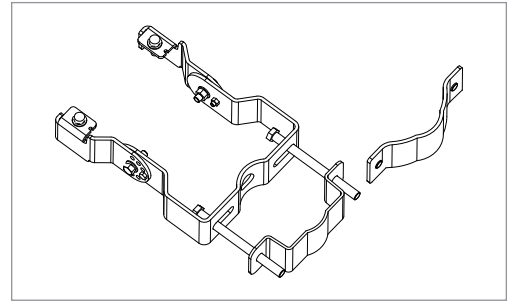

PERFORMANCE SUMMARY

Order Code	Item #	Watts	Nominal Lumens	CCT	CRI	Volts	Replaces HID	DLC
10820	BOX1-73/50W/750-U-D-Y-BZ	50W	7,300	5000K	70+	120-277V		✓
10822	BOX1-108/80W/750-U-D-Y-BZ	80W	10,800	5000K	70+	120-277V	up to 320W	✓
10824	BOX2-205/150W/750-U-D-Y-BZ	150W	20,500	5000K	70+	120-277V	up to 400W	✓
10826	BOX2-310/230W/750-U-D-Y-BZ	230W	31,000	5000K	70+	120-277V	up to 1000W	✓

✓ DesignLights Consortium® Premium Qualified

AVAILABLE ACCESSORIES

Order Code	Item #	Description
10827	BOX-T/SF-BZ	BOX1/2/3/4 Trunnion Mount/Slip-Fitter Bronze
10040	PC1-4500	Shorting Plug 120-480V 15A
10041	PC1-4536S-U	Photocell Twist-lock 120-277V 2A
10042	PC1-4536P-U	Premium Photocell Twist-lock 120-277V 6A
09966	PC1-4036-U	Photocell, Flush Mount, 120-277V
09967	PC1-4136-U	Photocell, Stem Mount, Side Lens, 120-277V
09969	PC1-4736-U	Photocell, Stem Swivel Mount, Top Lens, 120-277V

BOX-T/SF-BZ

(Comes with both square and round brackets)