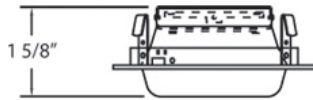

Options Available

ITEM NO.	FINISH	SHADE
19161-57	WHITE	FROST