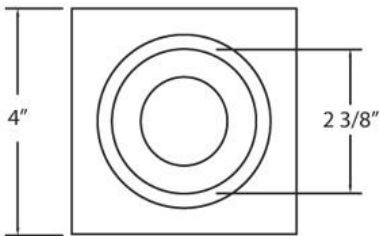

PROJECT INFORMATION

Job Name:	____	Date:	____	Type:	____
Comments:	____