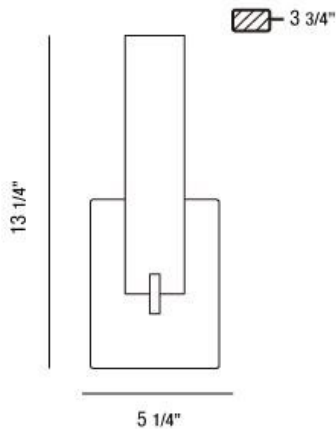

ZUMA, WALL MOUNT

PRODUCT DETAILS

No.	:	23271-012
Product Color	:	CHROME
Product Material	:	METAL
Shade / Accent Colour	:	FROSTED
Shade / Accent Material	:	GLASS
Width	:	5.25"
Height	:	13.25"
Ext	:	3.75"
Weight	:	2lbs

LIGHT SOURCE DETAILS

Number of Bulbs	:	2
Light Source	:	Halogen
Light Source Type	:	G9
Input Voltage	:	120V
Bulb Voltage	:	120V
Socket Type	:	G9
Wattage	:	40W
Total Wattage	:	80W
Bulb Included	:	Yes
Dimmable	:	Yes

OPTIONS AVAILABLE

ITEM NO.	FINISH	SHADE
23271-012	CHROME	FROSTED
23271-029	BRUSHED NICKEL	FROSTED
	OIL RUBBED	OPAL WHITE
23271-036	BRONZE	GLASS

TECHNICAL DETAILS

Canopy / Backplate Length	:	6.125"
Canopy / Backplate Height	:	0.813"
Canopy / Backplate Width	:	4.5"
Adjustable Lamp Head	:	No
Mounting	:	Up
Approval	:	