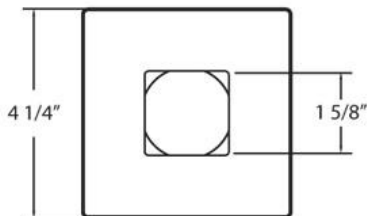

PROJECT INFORMATION

Job Name: Date: Type:

Comments: