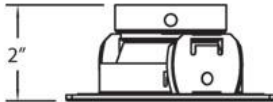

Options Available

ITEM NO.	FINISH	SHADE
23287-01	BLACK	
23287-02	WHITE	
23287-03	GOLD	
23287-04	SATIN NICKEL	
23287-05	CHROME	
23287-06	ANTIQUÉ BRASS