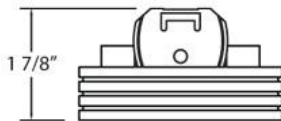

Options Available

ITEM NO.	FINISH	SHADE
24800-04	SATIN NICKEL	
24800-05	CHROME