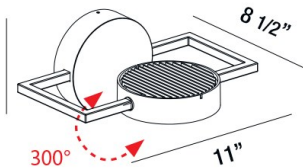

TECHNICAL DETAILS

Light Direction	:	Down
Driver	:	Electronic driver 120V 50/60Hz
Adjustable Lamp Head	:	No
IP Rating	:	54
Location	:	WET
Approval	:	
Title 24	:	Yes

8 1/2"