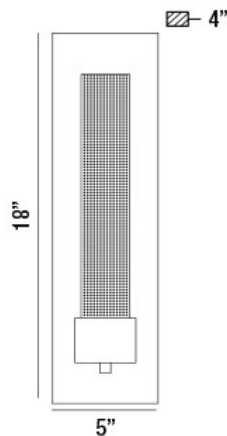

SOLATO, LED OUTDOOR WALL SCONCE

PRODUCT DETAILS

No.	:	33689-012
Product Color	:	BLACK
Shade / Accent Colour	:	SEEDED GLASS
Width	:	5"
Height	:	18"
Ext	:	4"
Weight	:	5.7lbs

LIGHT SOURCE DETAILS

Light Source Type	:	INTEGRATED LED
Input Voltage	:	120V
Bulb Voltage	:	120V
Socket Type	:	LED
Total Wattage	:	7.5W
Delivered Lumens	:	225lm
Kelvin	:	3000K
CRI	:	90+
Dimmable	:	Yes

OPTIONS AVAILABLE

ITEM NO.	FINISH	SHADE
33689-012	BLACK	SEEDED GLASS

TECHNICAL DETAILS

Canopy / Backplate Length	:	18"
Canopy / Backplate Height	:	0.75"
Canopy / Backplate Width	:	5"
Driver	:	ZEGA
IP Rating	:	54
Location	:	WET
Approval	:	
Title 24	:	Yes