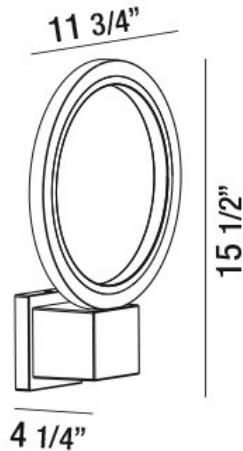

34120, ROUND OUTDOOR LED WALL MOUNT

PRODUCT DETAILS

No.	:	34120-019
Product Color	:	GRAPHITE GREY
Shade / Accent Colour	:	FROSTED ACRYLIC
Width	:	11.75"
Height	:	15.5"
Ext	:	4.25"
Weight	:	3.8lbs

LIGHT SOURCE DETAILS

Light Source Type	:	INTEGRATED LED
Input Voltage	:	DULV
Bulb Voltage	:	100~277V
Socket Type	:	LED
Total Wattage	:	13W
Initial Lumens	:	750lm
Kelvin	:	3000K
CRI	:	80

OPTIONS AVAILABLE

ITEM NO.	FINISH	SHADE
34120-019	GRAPHITE GREY	FROSTED ACRYLIC

TECHNICAL DETAILS

Canopy / Backplate Length	:	4.5"
Canopy / Backplate Height	:	0.75"
Canopy / Backplate Width	:	4.5"
IP Rating	:	54
Location	:	WET
Approval	:	
Title 24	:	Yes

PROJECT INFORMATION

Job Name: Date: Type: