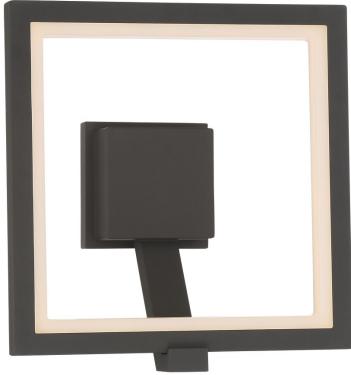

## 34121, SQUARE OUTDOOR LED WALL MOUNT

### PRODUCT DETAILS

No.	:	34121-016
Product Color	:	GRAPHITE GREY
Shade / Accent Colour	:	FROSTED ACRYLIC
Width	:	11.75"
Height	:	12.5"
Ext	:	6.25"
Weight	:	4.1lbs

### LIGHT SOURCE DETAILS

Light Source Type	:	INTEGRATED LED
Input Voltage	:	DULV
Bulb Voltage	:	100~277V
Socket Type	:	LED
Total Wattage	:	13W
Initial Lumens	:	750lm
Kelvin	:	3000K
CRI	:	80

### OPTIONS AVAILABLE

ITEM NO.	FINISH	SHADE
34121-016	GRAPHITE GREY	FROSTED ACRYLIC