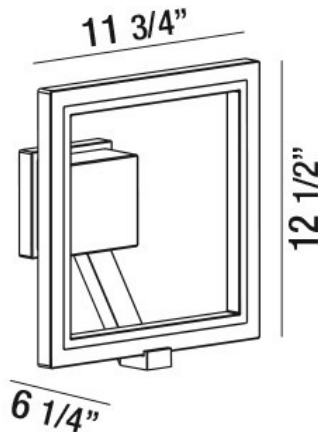

### PRODUCT DETAILS

No.	:	34121-016
Product Color	:	GRAPHITE GREY
Shade / Accent Colour	:	FROSTED ACRYLIC
Width	:	11.75"
Height	:	12.5"
Ext	:	6.25"
Weight	:	4.1lbs

### TECHNICAL DETAILS

Canopy / Backplate Length	:	4.5"
Canopy / Backplate Height	:	0.75"
Canopy / Backplate Width	:	4.5"
IP Rating	:	54
Location	:	WET
Approval	:	
Title 24	:	Yes