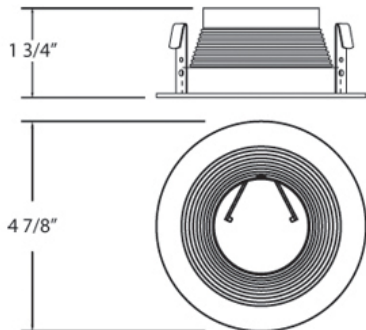

Options Available

ITEM NO.	FINISH	SHADE
TR-P401-45	WHITE	BLACK
TR-P401-46	WHITE	WHITE
TR-P401-89	SATIN NICKEL	BLACK
TR-P401-90	SATIN NICKEL	WHITE