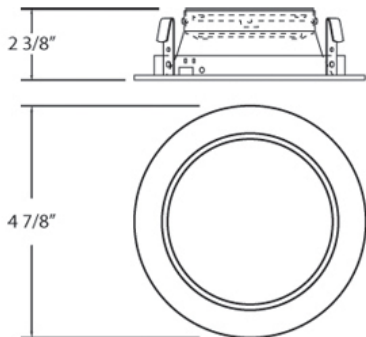

Options Available

ITEM NO.	FINISH	SHADE
TR-P405-101	SATIN NICKEL	FROST
TR-P405-123	CHROME	FROST
TR-P405-57	WHITE	FROST