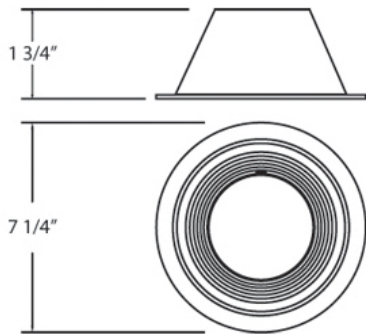

Options Available

ITEM NO.	FINISH	SHADE
TR-P601-45	WHITE	BLACK
TR-P601-46	WHITE	WHITE