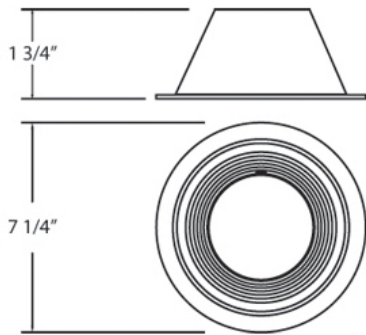

TR-P602, TRIM, 6-INCH STEPPED BAFFLE PAR 30

PRODUCT DETAILS

No.	:	TR-P602-45
Product Color	:	WHITE
Shade / Accent Colour	:	BLACK
Diameter	:	8.125"
Height	:	1.5"

TECHNICAL DETAILS

Approval	:	
----------	---	---

LIGHT SOURCE DETAILS

Number of Bulbs	:	1
Light Source	:	Incandescent
Light Source Type	:	PAR30
Input Voltage	:	120V
Socket Type	:	E26
Wattage	:	75W
Bulb Included	:	No
Dimmable	:	Yes

Options Available

ITEM NO.	FINISH	SHADE
TR-P602-45	WHITE	BLACK
TR-P602-46	WHITE	WHITE