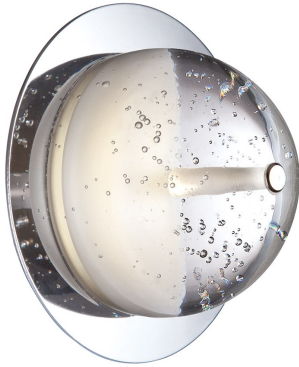

## ICE, 1-LIGHT LED WALL MOUNT

### PRODUCT DETAILS

No.	:	27086-018
Product Color	:	CHROME
Shade / Accent Colour	:	FROST BUBBLE GLASS
Diameter	:	4.5"
Ext	:	2.5"

### TECHNICAL DETAILS

Canopy / Backplate Height	:	0.063"
Canopy / Backplate Dia.	:	4.688"
Adjustable Lamp Head	:	No
Approval	:	

### Options Available

ITEM NO.	FINISH	SHADE
27086-018	CHROME	FROST BUBBLE GLASS