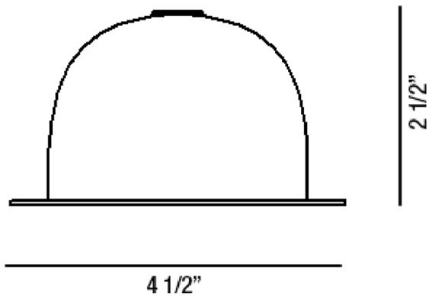

Options Available

ITEM NO.	FINISH	SHADE
27086-018	CHROME	FROST BUBBLE GLASS