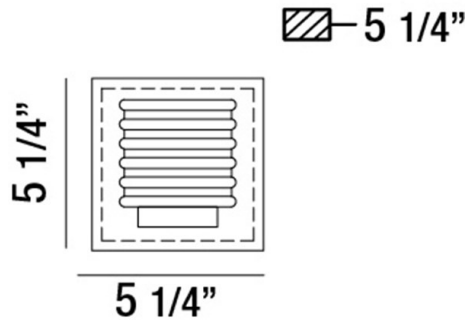

ANCONA, WALL MOUNT

PRODUCT DETAILS

No.	:	31789-011
Product Color	:	CHROME
Product Material	:	METAL
Shade / Accent Colour	:	CLEAR
Shade / Accent Material	:	ACRYLIC
Width	:	5.25"
Height	:	5.25"
Ext	:	5.25"
Weight	:	2.8lbs

LIGHT SOURCE DETAILS

Light Source Type	:	INTEGRATED LED
Input Voltage	:	120V
Bulb Voltage	:	120V
Total Wattage	:	10W
Total Lumen	:	750lm
Kelvin	:	3000K
CRI	:	80+
Dimmable	:	Yes

Options Available

ITEM NO.	FINISH	SHADE
31789-011	CHROME	CLEAR

TECHNICAL DETAILS

Canopy / Backplate Length	:	5"
Canopy / Backplate Height	:	0.75"
Canopy / Backplate Width	:	5"
Adjustable Lamp Head	:	No
Mounting	:	Up
Location	:	DAMP
Approval	:	

PROJECT INFORMATION

 Job Name: Date: Type: