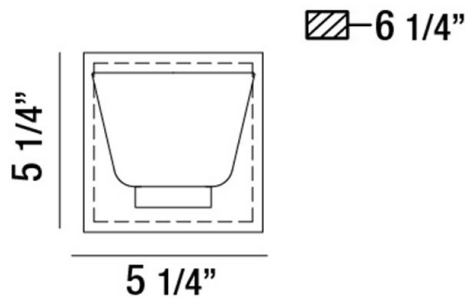

TRENT, WALL MOUNT

PRODUCT DETAILS

No.	:	31800-013
Product Color	:	CHROME
Product Material	:	METAL
Shade / Accent Colour	:	FROSTED/CLEAR
Shade / Accent Material	:	GLASS
Width	:	5.25"
Height	:	5.25"
Ext	:	6.25"
Weight	:	5.4lbs

TECHNICAL DETAILS

Canopy / Backplate Length	:	5.094"
Canopy / Backplate Height	:	1.188"
Canopy / Backplate Width	:	5.094"
Adjustable Lamp Head	:	No
Mounting	:	Up
Location	:	DAMP
Approval	:	

PROJECT INFORMATION