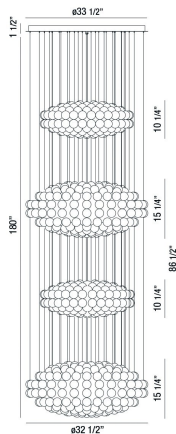

RIVERDALE, 33" ROUND CHANDELIER

PRODUCT DETAILS

No.	:	35907-015
Product Color	:	CHROME
Product Material	:	METAL
Shade / Accent Colour	:	CLEAR
Shade / Accent Material	:	HAND MADE GLASS
Diameter	:	32.5"
Height	:	86.5"
Overall Height	:	232.5"
Weight	:	233.4lbs

LIGHT SOURCE DETAILS

Number of Bulbs	:	36
Light Source	:	Halogen
Light Source Type	:	G9
Input Voltage	:	120V
Bulb Voltage	:	120V
Socket Type	:	G9
Wattage	:	40W
Total Wattage	:	1440W
Bulb Included	:	Yes
Dimmable	:	Yes

Options Available

ITEM NO.	FINISH	SHADE
35907-015	CHROME	CLEAR

TECHNICAL DETAILS

Hanging Support Type	:	WIRE
Hanging Support Length	:	180"
Canopy / Backplate Height	:	1.5"
Canopy / Backplate Dia.	:	33.5"
Location	:	DRY
Approval	:	