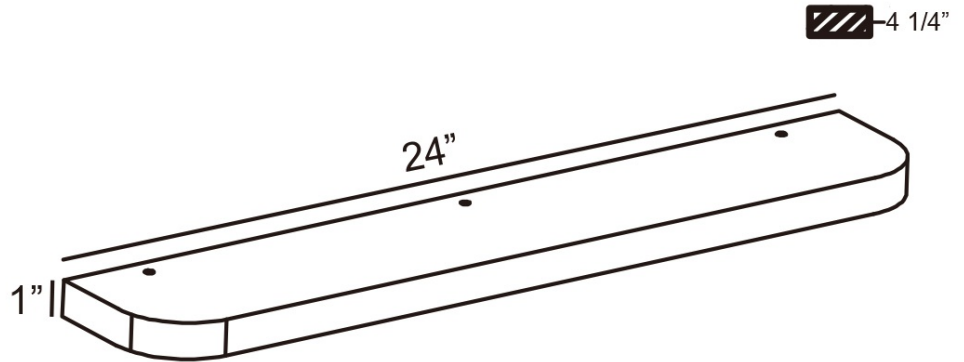

EUROfase

Serin, Mirror , 1" X 24", Midnight Navy

Item No.
48532-020

JOB NAME:

DATE:

TYPE:

COMMENTS:

LIGHT INFORMATION

DIMENSIONS & WEIGHT

Product Width (In) 24

Product Height (In) 1

Product Ext (In) 4.5

Product Diameter (In)

Product Weight (Lbs) 1.59

Product Length (In)

INSTALLATION