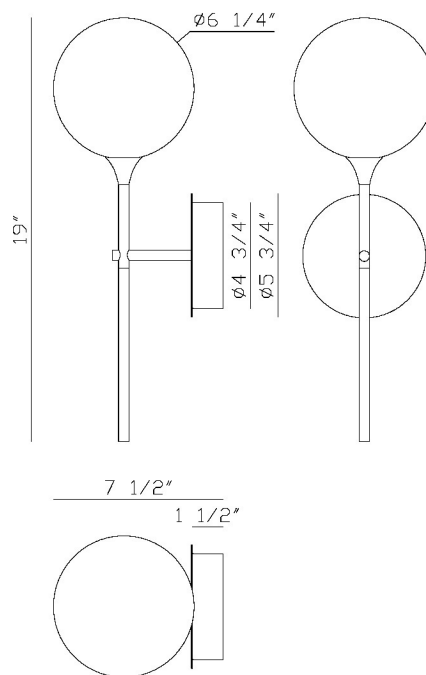

EUROfase

lissa, Wall Sconce, 19", Gold, Amber Glass

Item No.
48910-033

JOB NAME:

DATE:

TYPE:

COMMENTS:

LIGHT INFORMATION

Light Type Integrated LED

Bulb Socket N/A

Bulb Shape N/A

Bulb Included Yes

CRI 90

Delivered Lumens 203

Colour Temperature (Kelvin) 3000K

Average Hours LED (L70) 52000

Number of Lights 1

Light Direction Ambient

Dimming Method Triac/Elv

Output Voltage 24

Current Type DC

LIGHT INFORMATION (CONT'D.)

Light Wattage 4.5

Total Wattage 4.5

DIMENSIONS & WEIGHT

Product Width (In) 5.5

Product Height (In) 19

Product Ext (In) 7.75

Product Diameter (In)

Product Weight (Lbs) 2.09

Product Length (In)

INSTALLATION