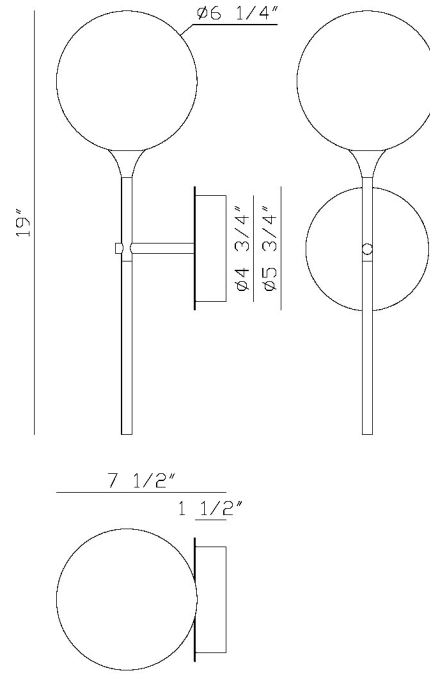

EUROfase

lissa, Wall Sconce, 19", Matte Black, Smoked Glass

Item No.
48912-020

JOB NAME:

DATE:

TYPE:

COMMENTS:

LIGHT INFORMATION

Light Type Integrated LED

Bulb Socket N/A

Bulb Shape N/A

Bulb Included Yes

CRI 90

Delivered Lumens 176

Colour Temperature (Kelvin) 3000K

Average Hours LED (L70) 52000

Number of Lights 1

Light Direction Ambient

Dimming Method Triac/Elv

Output Voltage 24

Current Type DC

LIGHT INFORMATION (CONT'D.)

Light Wattage 4.5

Total Wattage 4.5

DIMENSIONS & WEIGHT

Product Width (In) 5.5

Product Height (In) 19

Product Ext (In) 7.75

Product Diameter (In)

Product Weight (Lbs) 2.09

Product Length (In)

INSTALLATION