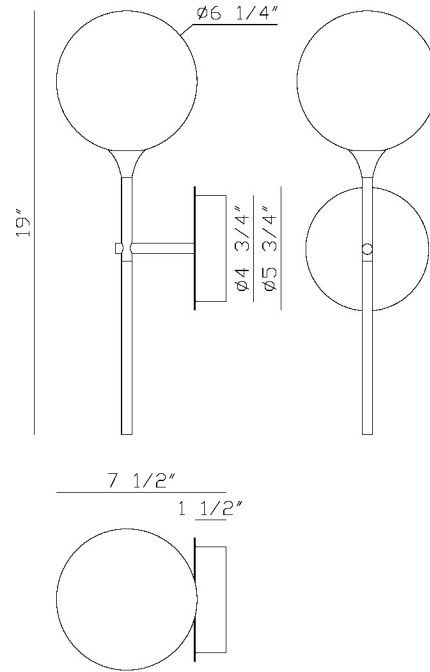

EUROfase

lissa, Wall Sconce, 19", Matte Black, Amber Glass

Item No.
48912-037

JOB NAME:

DATE:

TYPE:

COMMENTS:

LIGHT INFORMATION

Light Type Integrated LED

Bulb Socket N/A

Bulb Shape N/A

Bulb Included Yes

CRI 90

Delivered Lumens 203

Colour Temperature (Kelvin) 3000K

Average Hours LED (L70) 52000

Number of Lights 1

Light Direction Ambient

Dimming Method Triac/Elv

Output Voltage 24

Current Type DC

LIGHT INFORMATION (CONT'D.)

Light Wattage 4.5

Total Wattage 4.5

DIMENSIONS & WEIGHT

Product Width (In) 5.5

Product Height (In) 19

Product Ext (In) 7.75

Product Diameter (In)

Product Weight (Lbs) 2.09

Product Length (In)

INSTALLATION