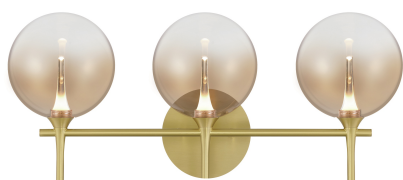

EUROfase lissa, Vanity, 3Lt, Gold, Amber Glass

Item No.
48913-034

JOB NAME:

DATE:

TYPE:

COMMENTS:

LIGHT INFORMATION

Light Type Integrated LED

Bulb Socket N/A

Bulb Shape N/A

Bulb Included Yes

CRI 90

Delivered Lumens 636

Colour Temperature (Kelvin) 3000K

Average Hours LED (L70) 52000

Number of Lights 3

Mounting Location Damp Rating

PRODUCT FINISH

Finish: Gold

SHADE FINISH

Shade Finish: Amber

PRODUCT FEATURES

Feature 1:

Feature 2: