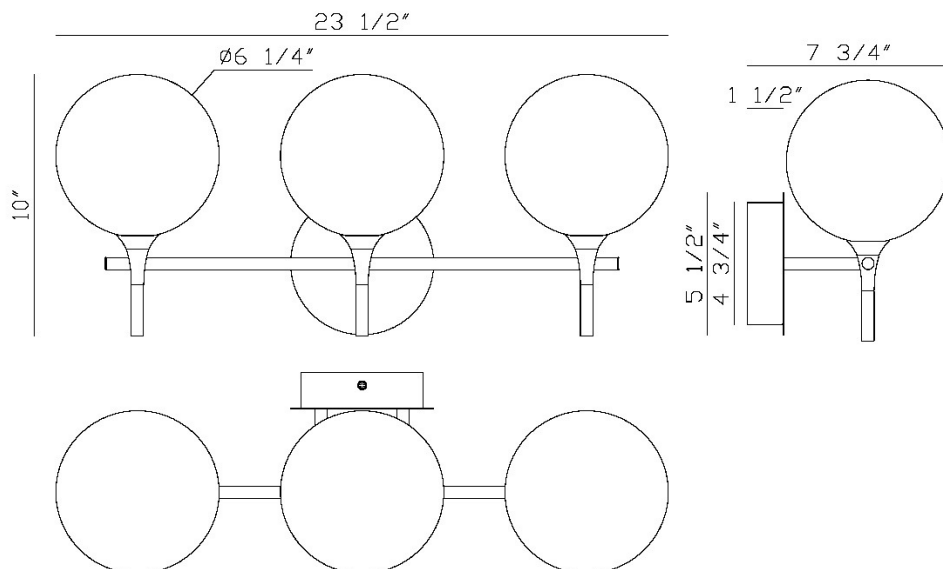

EUROfase lissa, Vanity, 3Lt, Gold, Amber Glass

Item No.
48913-034

JOB NAME:

DATE:

TYPE:

COMMENTS:

LIGHT INFORMATION

Light Type Integrated LED

Bulb Socket N/A

Bulb Shape N/A

Bulb Included Yes

CRI 90

Delivered Lumens 636

Colour Temperature (Kelvin) 3000K

Average Hours LED (L70) 52000

Number of Lights 3

Light Direction Ambient

Dimming Method Triac/Elv

Output Voltage 24

Current Type DC

LIGHT INFORMATION (CONT'D.)

Light Wattage 4

Total Wattage 12

DIMENSIONS & WEIGHT

Product Width (In) 23.63

Product Height (In) 10.25

Product Ext (In) 7.75

Product Diameter (In)

Product Weight (Lbs) 3.97

Product Length (In)

INSTALLATION

Mounting Type J-Box