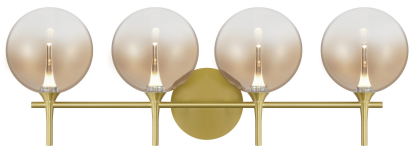

EUROfase

lissa, Vanity, 4Lt, Gold, Amber Glass

Item No.
48916-035

JOB NAME:

DATE:

TYPE:

COMMENTS:

LIGHT INFORMATION

Light Type Integrated LED

Bulb Socket N/A

Bulb Shape N/A

Bulb Included Yes

CRI 90

Delivered Lumens 906

Colour Temperature (Kelvin) 3000K

Average Hours LED (L70) 52000

DIMENSIONS & WEIGHT

Product Width (In) 29.5

Product Height (In) 10.25

Product Ext (In) 7.75

Product Diameter (In)

Product Weight (Lbs) 4.3

Product Length (In)

INSTALLATION

Mounting Type J-Box

Mounting Location Damp
Rating

PRODUCT FINISH

Finish: Gold

SHADE FINISH

Shade Finish: Amber

PRODUCT FEATURES

Feature 1: