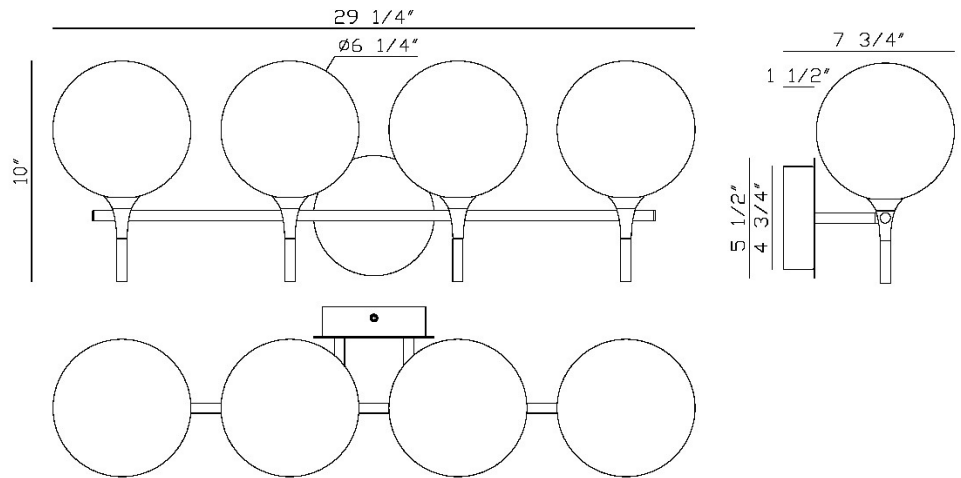

EUROfase

lissa, Vanity, 4Lt, Gold, Amber Glass

Item No.
48916-035

JOB NAME:

DATE:

TYPE:

COMMENTS:

LIGHT INFORMATION

Light Type Integrated LED

Bulb Socket N/A

Bulb Shape N/A

Bulb Included Yes

CRI 90

Delivered Lumens 906

Colour Temperature (Kelvin) 3000K

Average Hours LED (L70) 52000

Number of Lights 4

Light Direction Ambient

Dimming Method Triac/Elv

Output Voltage 24

Current Type DC

LIGHT INFORMATION (CONT'D.)

Light Wattage 4

Total Wattage 16

DIMENSIONS & WEIGHT

Product Width (In) 29.5

Product Height (In) 10.25

Product Ext (In) 7.75

Product Diameter (In)

Product Weight (Lbs) 4.3

Product Length (In)

INSTALLATION