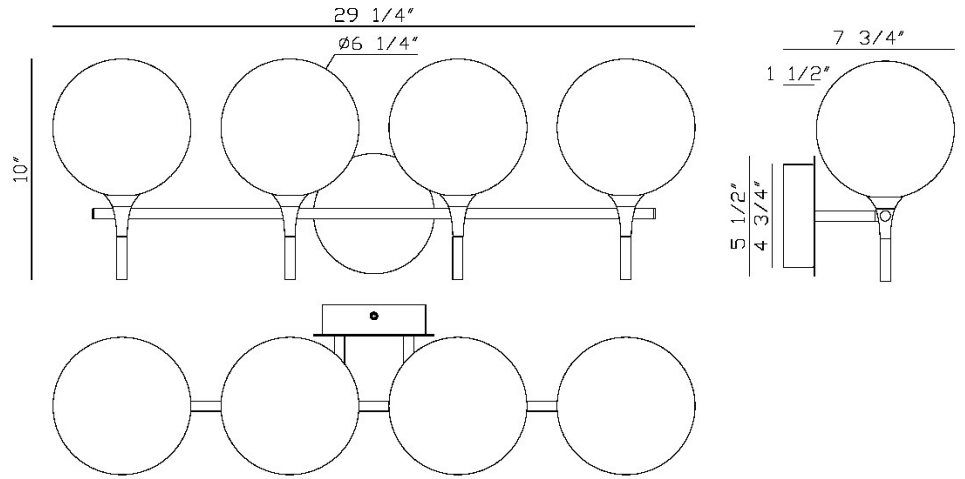

EUROfase

lissa, Vanity, 4Lt, Matte Black, Smoked Glass

Item No.
48918-022

JOB NAME:

DATE:

TYPE:

COMMENTS:

LIGHT INFORMATION

Light Type Integrated LED

Bulb Socket N/A

Bulb Shape N/A

Bulb Included Yes

CRI 90

Delivered Lumens 610

Colour Temperature (Kelvin) 3000K

Average Hours LED (L70) 52000

Number of Lights 4

Light Direction Ambient

Dimming Method Triac/Elv

Output Voltage 24

Current Type DC

LIGHT INFORMATION (CONT'D.)

Light Wattage 4

Total Wattage 16

DIMENSIONS & WEIGHT

Product Width (In) 29.5

Product Height (In) 10.25

Product Ext (In) 7.75

Product Diameter (In)

Product Weight (Lbs) 4.3

Product Length (In)

INSTALLATION