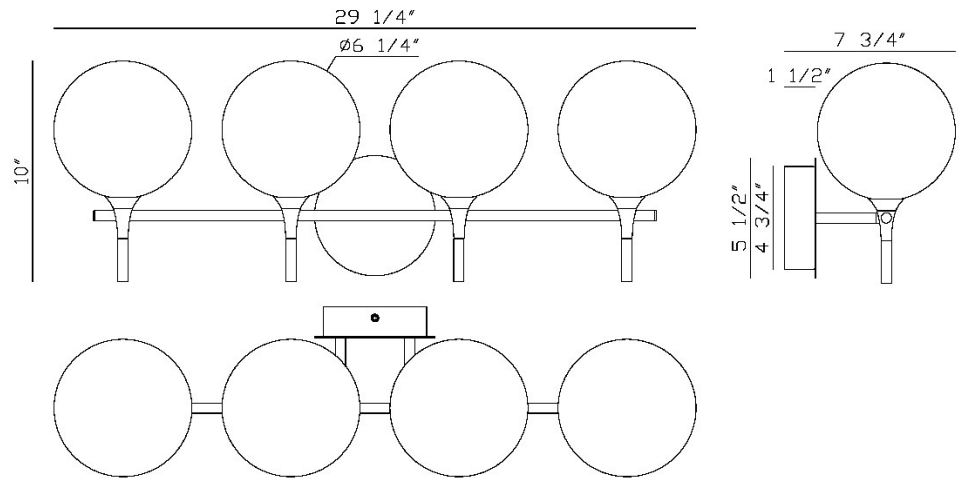

EUROfase

lissa, Vanity, 4Lt, Matte Black, Amber Glass

Item No.
48918-039

JOB NAME:

DATE:

TYPE:

COMMENTS:

LIGHT INFORMATION

Light Type Integrated LED

Bulb Socket N/A

Bulb Shape N/A

Bulb Included Yes

CRI 90

Delivered Lumens 906

Colour Temperature (Kelvin) 3000K

Average Hours LED (L70) 52000

Number of Lights 4

Light Direction Ambient

Dimming Method Triac/Elv

Output Voltage 24

Current Type DC

LIGHT INFORMATION (CONT'D.)

Light Wattage 4

Total Wattage 16

DIMENSIONS & WEIGHT

Product Width (In) 29.5

Product Height (In) 10.25

Product Ext (In) 7.75

Product Diameter (In)

Product Weight (Lbs) 4.3

Product Length (In)

INSTALLATION