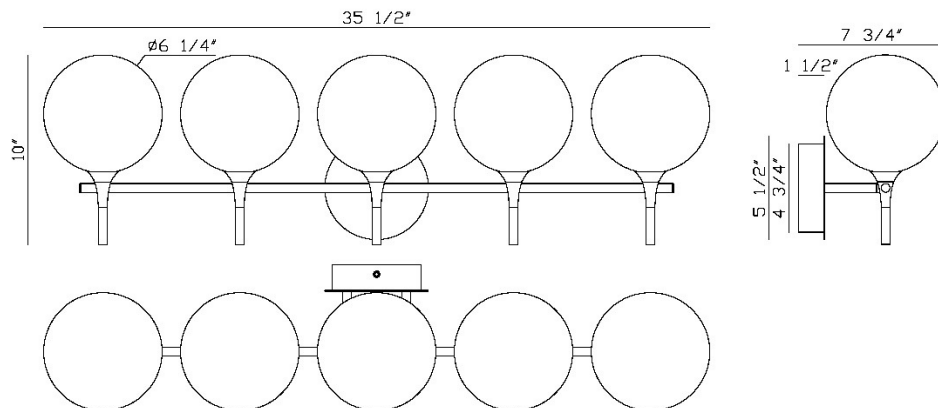

EUROfase lissa, Vanity, 5Lt, Gold, Smoked Glass

Item No.
48919-029

JOB NAME:

DATE:

TYPE:

COMMENTS:

LIGHT INFORMATION

Light Type Integrated LED

Bulb Socket N/A

Bulb Shape N/A

Bulb Included Yes

CRI 90

Delivered Lumens 695

Colour Temperature (Kelvin) 3000K

Average Hours LED (L70) 52000

Number of Lights 5

Light Direction Ambient

Dimming Method Triac/Elv

Output Voltage 24

Current Type DC

LIGHT INFORMATION (CONT'D.)

Light Wattage 4

Total Wattage 20

DIMENSIONS & WEIGHT

Product Width (In) 35.38

Product Height (In) 10.25

Product Ext (In) 7.75

Product Diameter (In)

Product Weight (Lbs) 5.84

Product Length (In)

INSTALLATION

Mounting Type J-Box