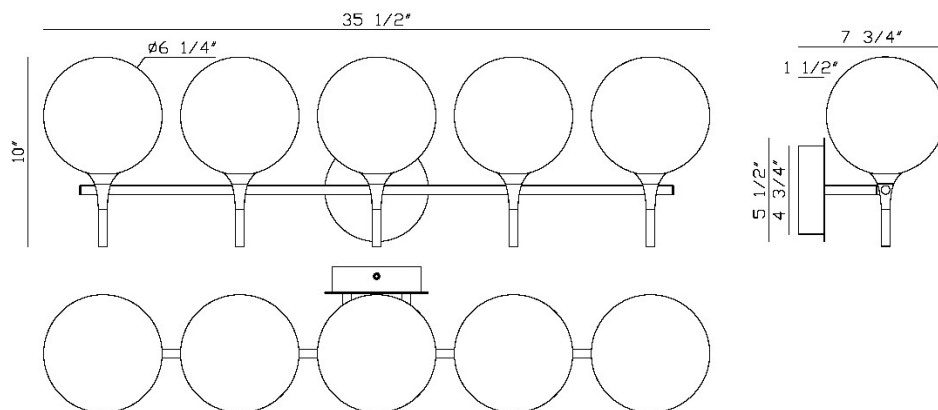

EUROfase lissa, Vanity, 5Lt, Gold, Amber Glass

Item No.
48919-036

JOB NAME:

DATE:

TYPE:

COMMENTS:

LIGHT INFORMATION

Light Type Integrated LED

Bulb Socket N/A

Bulb Shape N/A

Bulb Included Yes

CRI 90

Delivered Lumens 1045

Colour Temperature (Kelvin) 3000K

Average Hours LED (L70) 52000

Number of Lights 5

Light Direction Ambient

Dimming Method Triac/Elv

Output Voltage 24

Current Type DC

LIGHT INFORMATION (CONT'D.)

Light Wattage 4

Total Wattage 20

DIMENSIONS & WEIGHT

Product Width (In) 35.38

Product Height (In) 10.25

Product Ext (In) 7.75

Product Diameter (In)

Product Weight (Lbs) 5.84

Product Length (In)

INSTALLATION

Mounting Type J-Box