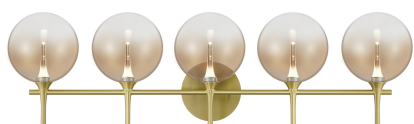

EUROfase lissa, Vanity, 5Lt, Gold, Amber Glass

Item No.
48919-036

JOB NAME:

DATE:

TYPE:

COMMENTS:

LIGHT INFORMATION

Light Type Integrated LED

Bulb Socket N/A

Bulb Shape N/A

Bulb Included Yes

CRI 90

Delivered Lumens 1045

Colour Temperature (Kelvin) 3000K

Average Hours LED (L70) 52000

Number of Lights 5

Light Direction Ambient

Dimming Method Triac/Elv

Output Voltage 24

Current Type DC

LIGHT INFORMATION (CONT'D.)

Light Wattage 4

Total Wattage 20

DIMENSIONS & WEIGHT

Mounting Location Damp Rating

PRODUCT FINISH

Finish: Gold

SHADE FINISH

Shade Finish: Amber

PRODUCT FEATURES

Feature 1:

Feature 2: