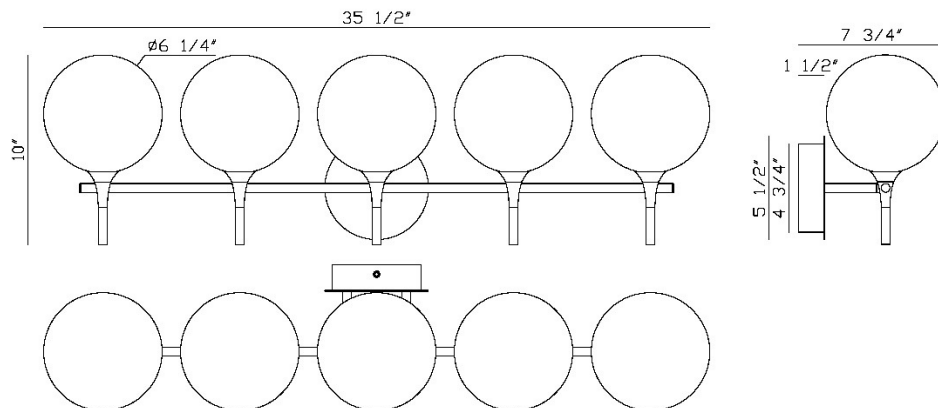

## lissa, Vanity, 5Lt, Satin Nickel, Clear Glass

Item No.  
48920-018

JOB NAME:

DATE:

TYPE:

COMMENTS:

### LIGHT INFORMATION

Light Type Integrated LED

Bulb Socket N/A

Bulb Shape N/A

Bulb Included Yes

CRI 90

Delivered Lumens 1328

Colour Temperature (Kelvin) 3000K

### DIMENSIONS & WEIGHT

Product Width (In) 35.38

Product Height (In) 10.25

Product Ext (In) 7.75

Product Diameter (In)

Product Weight (Lbs) 5.84

Product Length (In)