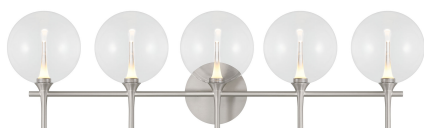

## lissa, Vanity, 5Lt, Satin Nickel, Clear Glass

Item No.  
48920-018

JOB NAME:

DATE:

TYPE:

COMMENTS:

### LIGHT INFORMATION

Light Type Integrated LED

Bulb Socket N/A

Bulb Shape N/A

Bulb Included Yes

CRI 90

Delivered Lumens 1328

Colour Temperature (Kelvin) 3000K