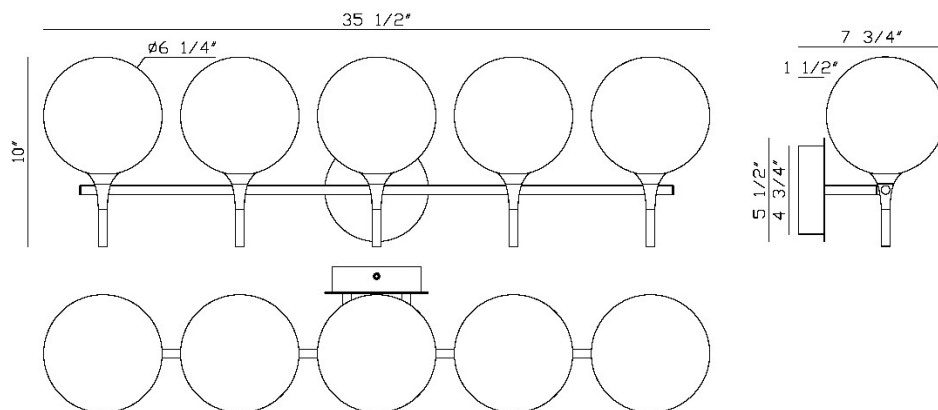

EUROfase

lissa, Vanity, 5Lt, Satin Nickel, Amber Glass

Item No.
48920-032

JOB NAME:

DATE:

TYPE:

COMMENTS:

LIGHT INFORMATION

Light Type Integrated LED

Bulb Socket N/A

Bulb Shape N/A

Bulb Included Yes

CRI 90

Delivered Lumens 1045

Colour Temperature (Kelvin) 3000K

Average Hours LED (L70) 52000

DIMENSIONS & WEIGHT

Product Width (In) 35.38

Product Height (In) 10.25

Product Ext (In) 7.75

Product Diameter (In)

Product Weight (Lbs) 5.84

Product Length (In)

INSTALLATION