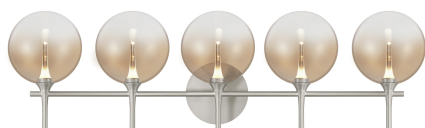

EUROfase

lissa, Vanity, 5Lt, Satin Nickel, Amber Glass

Item No.
48920-032

JOB NAME:

DATE:

TYPE:

COMMENTS:

LIGHT INFORMATION

Light Type Integrated LED

Bulb Socket N/A

Bulb Shape N/A

Bulb Included Yes

CRI 90

Delivered Lumens 1045

Colour Temperature (Kelvin) 3000K

Average Hours LED (L70) 52000

DIMENSIONS & WEIGHT

Product Width (In) 35.38

Product Height (In) 10.25

Product Ext (In) 7.75

Product Diameter (In)

Product Weight (Lbs) 5.84

Product Length (In)

INSTALLATION

Mounting Type J-Box

Mounting Location Damp Rating

PRODUCT FINISH

Finish: Satin Nickel

SHADE FINISH

Shade Finish: Amber

PRODUCT FEATURES

Feature 1: