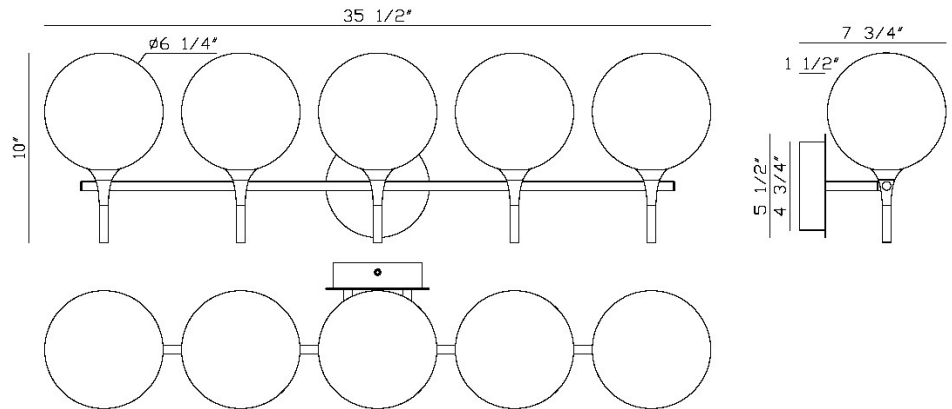

EUROfase

lissa, Vanity, 5Lt, Matte Black, Smoked Glass

Item No.
48921-022

JOB NAME:

DATE:

TYPE:

COMMENTS:

LIGHT INFORMATION

Light Type	Integrated LED
Bulb Socket	N/A
Bulb Shape	N/A
Bulb Included	Yes
CRI	90
Delivered Lumens	695
Colour Temperature (Kelvin)	3000K
Average Hours LED (L70)	52000
Number of Lights	5
Light Direction	Ambient
Dimming Method	Triac/Elv
Output Voltage	24
Current Type	DC

LIGHT INFORMATION (CONT'D.)

Light Wattage	4
Total Wattage	20

DIMENSIONS & WEIGHT

Product Width (In)	35.38
Product Height (In)	10.25
Product Ext (In)	7.75
Product Diameter (In)	
Product Weight (Lbs)	5.84
Product Length (In)	