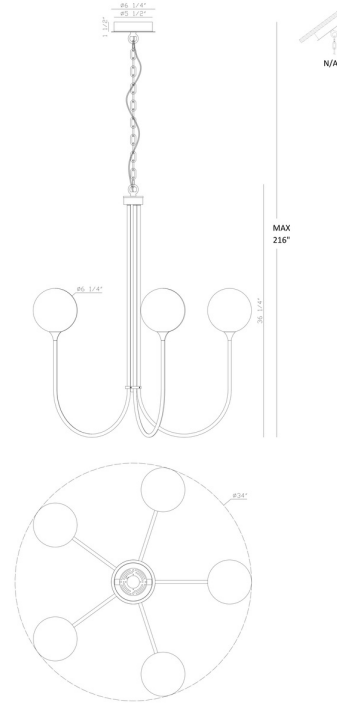

EUROfase

lissa, Chandelier, 5-Light, 34", Gold, Amber Glass

Item No.
48922-039

JOB NAME:

DATE:

TYPE:

COMMENTS:

LIGHT INFORMATION

Light Type	Integrated LED
Bulb Socket	N/A
Bulb Shape	N/A
Bulb Included	Yes
CRI	90
Delivered Lumens	956
Colour Temperature (Kelvin)	3000K
Average Hours LED (L70)	52000
Number of Lights	5
Light Direction	Ambient
Dimming Method	Triac/Elv
Output Voltage	36
Current Type	DC

LIGHT INFORMATION (CONT'D.)

Light Wattage	4
Total Wattage	20

DIMENSIONS & WEIGHT

Product Width (In)	
Product Height (In)	36
Product Ext (In)	
Product Diameter (In)	34
Product Weight (Lbs)	13.66
Product Length (In)	