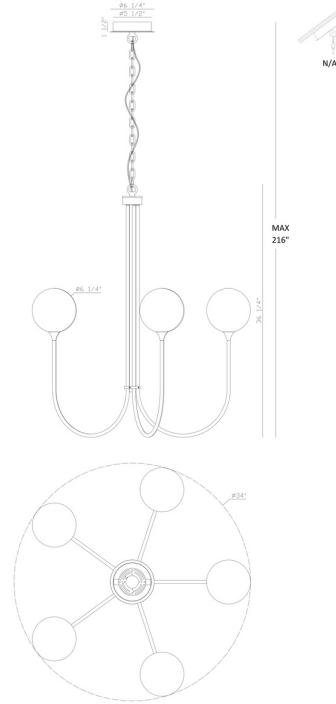

EUROfase

lissa, Chandelier, 5-Light, 34", Matte Black, Amber Glass

Item No.
48923-039

JOB NAME:

DATE:

TYPE:

COMMENTS:

LIGHT INFORMATION

Light Type	Integrated LED
Bulb Socket	N/A
Bulb Shape	N/A
Bulb Included	Yes
CRI	90
Delivered Lumens	956
Colour Temperature (Kelvin)	3000K
Average Hours LED (L70)	52000
Number of Lights	5
Light Direction	Ambient
Dimming Method	Triac/Elv
Output Voltage	36
Current Type	DC

LIGHT INFORMATION (CONT'D.)

Light Wattage	4
Total Wattage	20

DIMENSIONS & WEIGHT

Product Width (In)	
Product Height (In)	36
Product Ext (In)	
Product Diameter (In)	34
Product Weight (Lbs)	13.66
Product Length (In)	