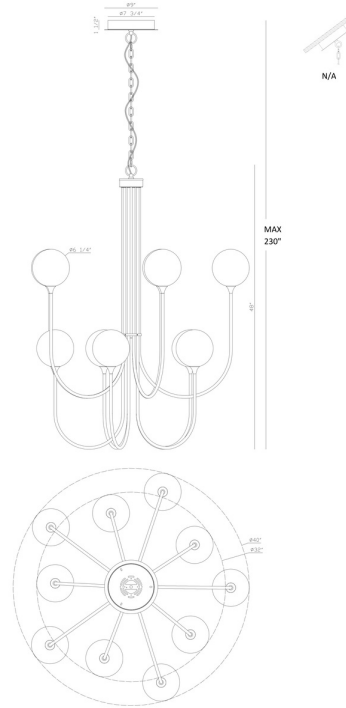

EUROfase

lissa, Chandelier, 10-Light, 40", Gold, Amber Glass

Item No.
48925-036

JOB NAME:

DATE:

TYPE:

COMMENTS:

LIGHT INFORMATION

Light Type Integrated LED

Bulb Socket N/A

Bulb Shape N/A

Bulb Included Yes

CRI 90

Delivered Lumens 1760

Colour Temperature (Kelvin) 3000K

Average Hours LED (L70) 52000

Number of Lights 10

Light Direction Ambient

Dimming Method Triac/Elv

Output Voltage 36

Current Type DC

LIGHT INFORMATION (CONT'D.)

Light Wattage 4.5

Total Wattage 45

DIMENSIONS & WEIGHT

Product Width (In)

Product Height (In) 48

Product Ext (In)

Product Diameter (In) 40

Product Weight (Lbs) 24.46

Product Length (In)

INSTALLATION