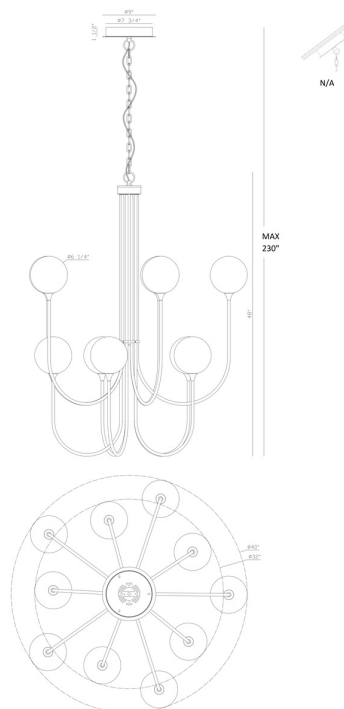

EUROfase

lissa, Chandelier, 10-Light, 40", Matte Black, Smoked G...

Item No.

48926-027

JOB NAME:

DATE:

TYPE:

COMMENTS:

LIGHT INFORMATION

Light Type Integrated LED

Bulb Socket N/A

Bulb Shape N/A

Bulb Included Yes

CRI 90

Delivered Lumens 971

Colour Temperature (Kelvin) 3000K

Average Hours LED (L70) 52000

Number of Lights 10

Light Direction Ambient

Dimming Method Triac/Elv

Output Voltage 36

Current Type DC

LIGHT INFORMATION (CONT'D.)

Light Wattage 4.5

Total Wattage 45

DIMENSIONS & WEIGHT

Product Width (In)

Product Height (In) 48

Product Ext (In)

Product Diameter (In) 40

Product Weight (Lbs) 24.46

Product Length (In)